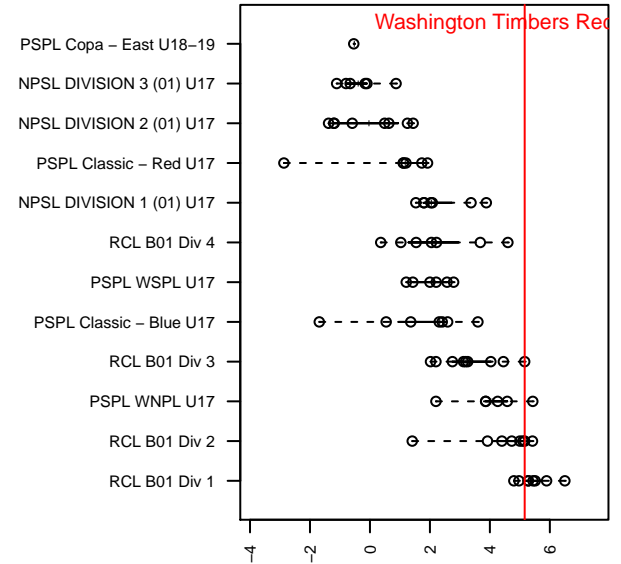

Washington Timbers Red 1 B01

Washington Timbers
 Vancouver, WA
 B01 total strength=1805
 attack=43.67 defense=24.26
 fall league = RCL B01 Div 2

alt names used:
 WA Timbers 01B Red 1
 WASHINGTON TIMBERS FC 01B RED
 WASHINGTON TIMBERS FC WTFC 01 RED ('
 WASHINGTON TIMBERS FC WTFC 01 RED ('
 WA Timbers 01B Red 1

Venues played:
 2017 Clash At the Border Super
 2017 Nike Crossfire Challenge Super Group U'
 2017 RCL B01 Div 2
 2017 Timbers Winter Showcase 2001 Showcas
 2017 WYS Championship B01

Washington Timbers Red 1 B01
 Dots are actual minus expected GF (blue circles) and GA (red triangles).
 Blue line is smoothed change in attack strength. Red is smoothed change in defense strength.

**attack and defense variance (black dot)
relative to other teams
and top 10 in region**

**attack and defense rating
relative to others at age
and all opponents in last 13 months**

Performance relative to 13 month average