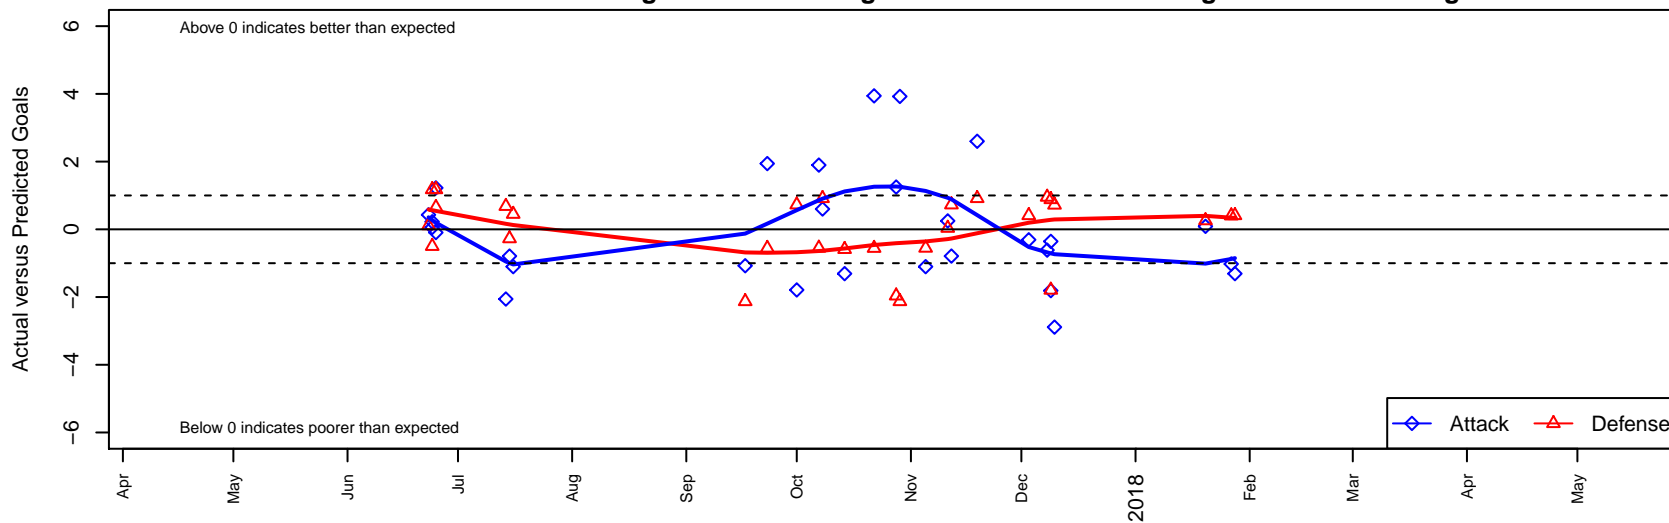

Washington Timbers Red 1 B01

Washington Timbers
 Vancouver, WA
 B01 total strength=1805
 attack=43.67 defense=24.26
 fall league = RCL B01 Div 2

alt names used:
 WA Timbers 01B Red 1
 WASHINGTON TIMBERS FC 01B RED
 WASHINGTON TIMBERS FC WTFC 01 RED ('
 WASHINGTON TIMBERS FC WTFC 01 RED ('
 WA Timbers 01B Red 1

Venues played:
 2017 Clash At the Border Super
 2017 Nike Crossfire Challenge Super Group U'
 2017 RCL B01 Div 2
 2017 Timbers Winter Showcase 2001 Showcas
 2017 WYS Championship B01

Washington Timbers Red 1 B01
 Dots are actual minus expected GF (blue circles) and GA (red triangles).
 Blue line is smoothed change in attack strength. Red is smoothed change in defense strength.

**attack and defense variance (black dot)
relative to other teams
and top 10 in region**

**attack and defense rating
relative to others at age
and all opponents in last 13 months**

Performance relative to 13 month average